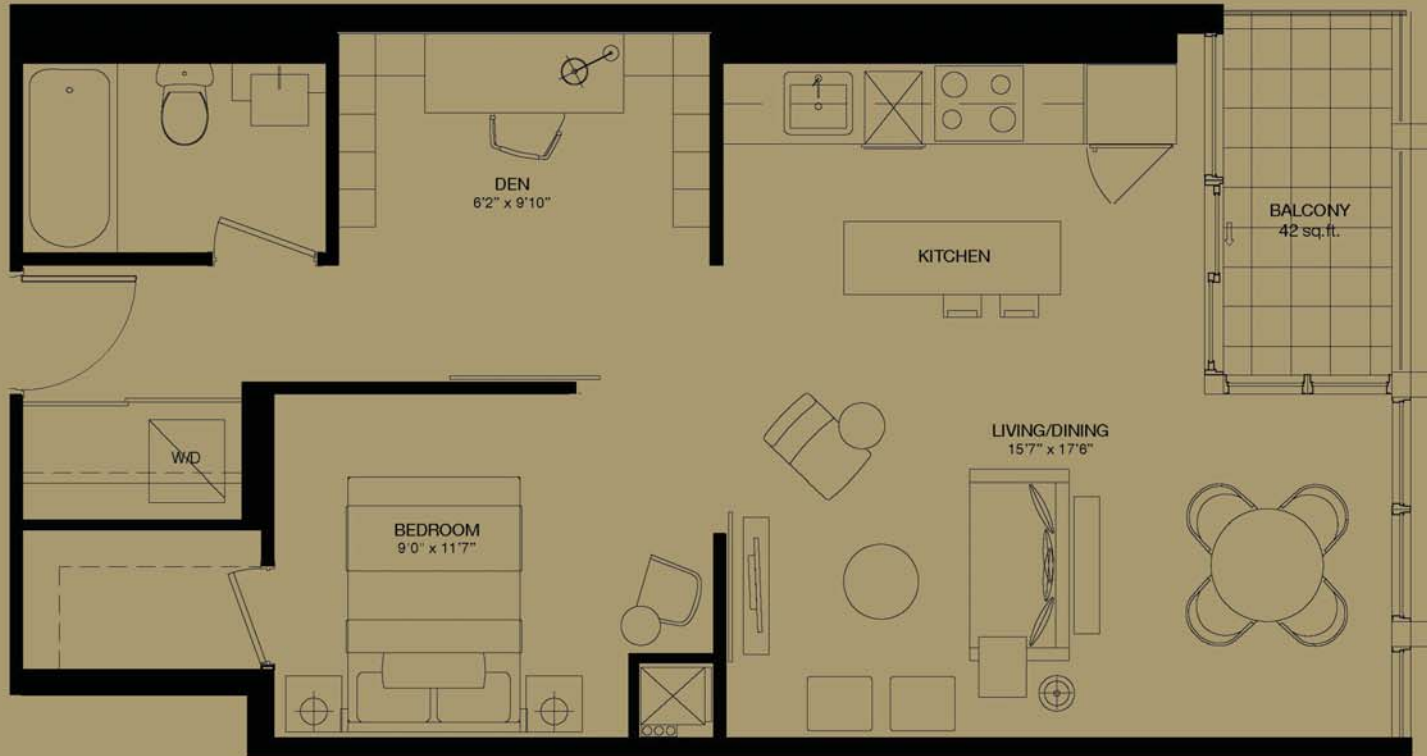

Compliments of:

Jolly Deol : 905-866-2903

Rai Hansrani : 416-889-1352

CHANTAL

ONE BEDROOM + DEN 665 sq.ft. + 42 sq.ft. balcony = 707 sq.ft. living space

STEP 2
REAL ESTATE INC.
BROKERAGE

FLOORS 10-13

FLOOR 14

FLOORS 15-16