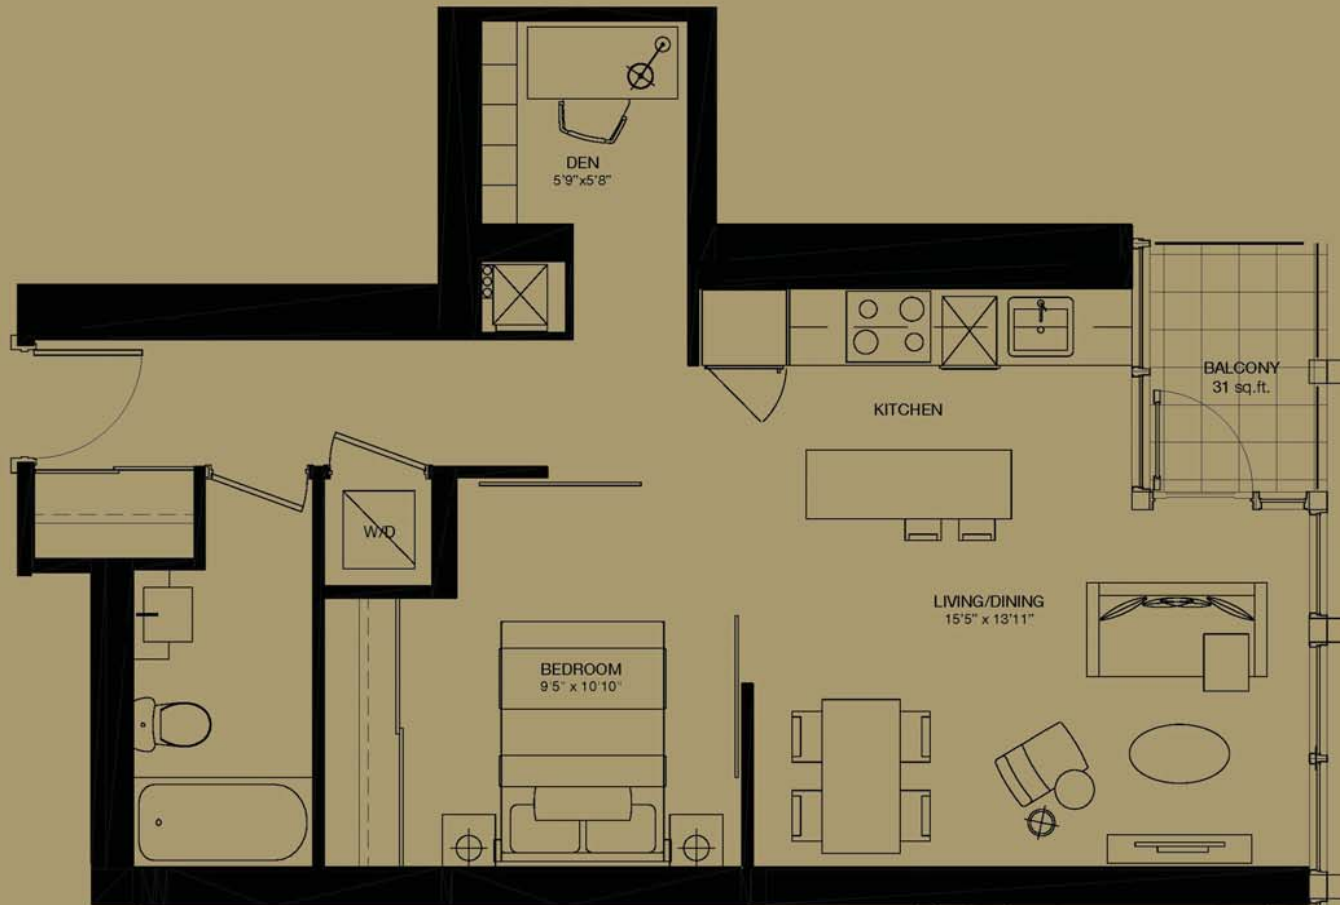

Compliments of:

Jolly Deol : 905-866-2903

Rai Hansrani : 416-889-1352

NIKKI

ONE BEDROOM + DEN 630 sq.ft. + 31 sq.ft. balcony = 661 sq.ft. living space

STEP 2
REAL ESTATE INC.
BROKERAGE

FLOORS 15-38