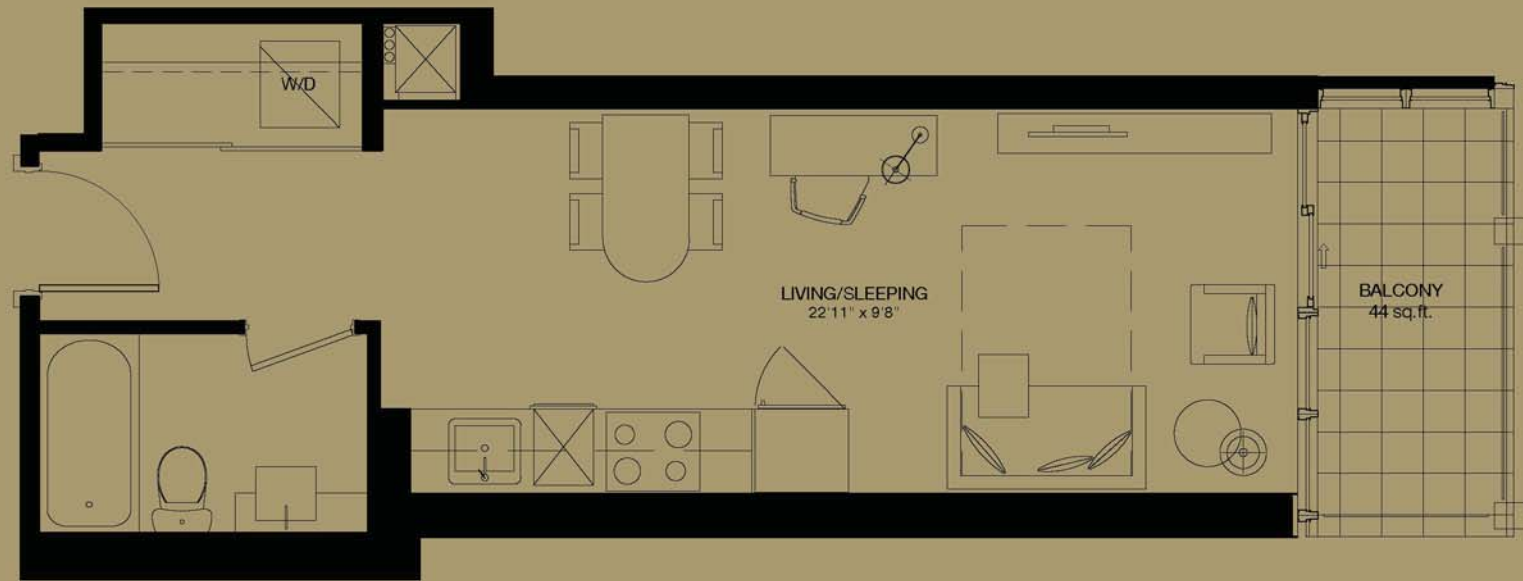

Compliments of:

Jolly Deol : 905-866-2903

Rai Hansrani : 416-889-1352

CAMILLE

STUDIO 379 sq.ft. + 44 sq.ft. balcony = 423 sq.ft. living space

STEP 2
REAL ESTATE INC.
BROKERAGE

FLOORS 15-36